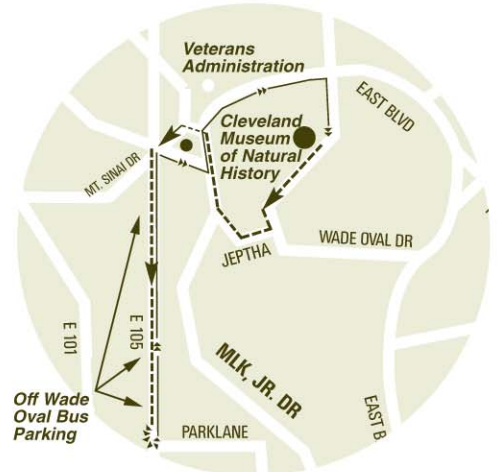

University Circle

Off Wade Oval Bus Parking

*Bus Parking from
Western Reserve Historical Society
216-721-5722 ext. 234 or 310*

*Bus Parking from
The Cleveland Museum of Art
216-421-7340*

*Bus Parking from
The Cleveland Museum of Natural History
216-231-4600 ext. 3261*

---> To Bus Parking Off Wade Oval

—>> Return to Institution

Approximately .4 miles to parking from Institution

See more details on reverse side >

■ parking at any time from
south of West Quad to the
Temple's drive (Park Lane)
No parking from 4 – 6:30 PM