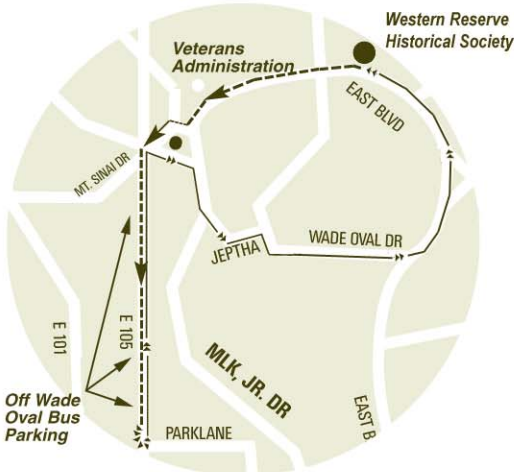

University Circle

Off Wade Oval Bus Parking

*Bus Parking from
Western Reserve Historical Society
216-721-5722 ext. 234 or 310*

*Bus Parking from
The Cleveland Museum of Art
216-421-7340*

*Bus Parking from
The Cleveland Museum of Natural History
216-231-4600 ext. 3261*

---> To Bus Parking Off Wade Oval

—>> Return to Institution

Approximately .4 miles to parking from Institution

See more details on reverse side >

■ parking at any time from
south of West Quad to the
Temple's drive (Park Lane)
No parking from 4 – 6:30 PM