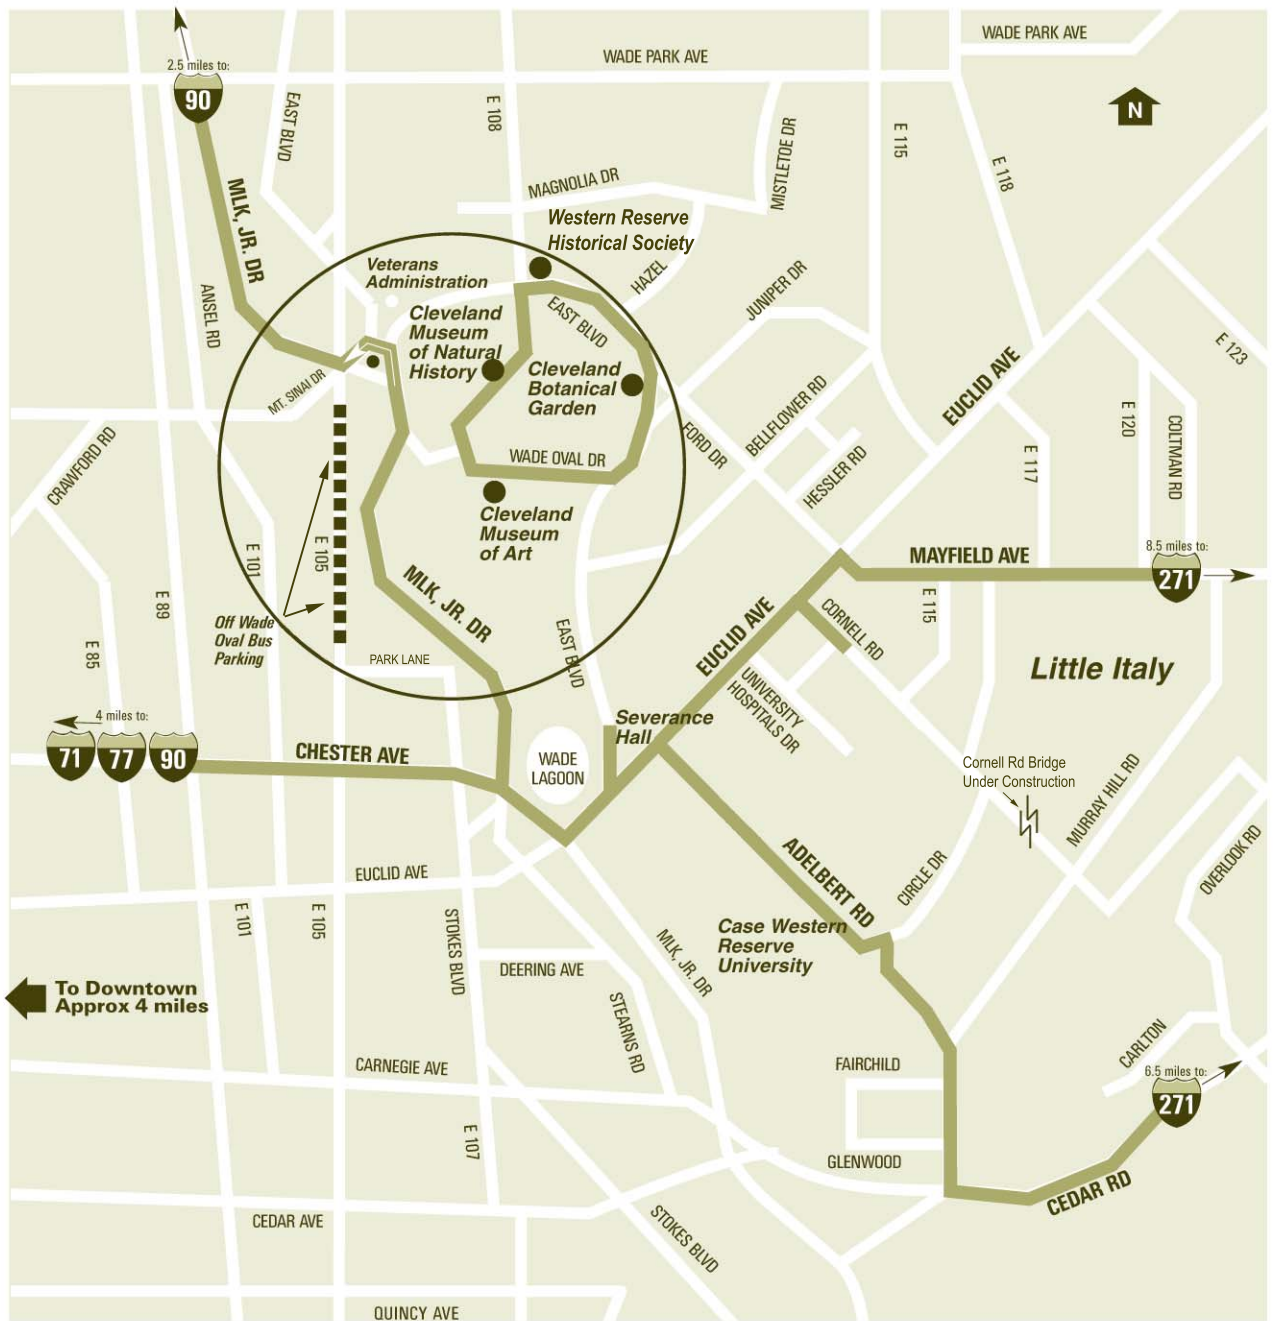

University Circle

Off Wade Oval Bus Parking

*Bus Parking from
Western Reserve Historical Society
216-721-5722 ext. 234 or 310*

*Bus Parking from
The Cleveland Museum of Art
216-421-7340*

*Bus Parking from
The Cleveland Museum of Natural History
216-231-4600 ext. 3261*

---> To Bus Parking Off Wade Oval

—>> Return to Institution

Approximately .4 miles to parking from Institution

See more details on reverse side >

■ parking at any time from
south of West Quad to the
Temple's drive (Park Lane)
No parking from 4 – 6:30 PM