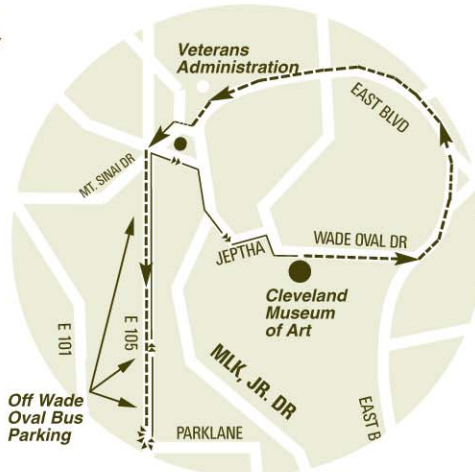

University Circle

Off Wade Oval Bus Parking

*Bus Parking from
Western Reserve Historical Society
216-721-5722 ext. 234 or 310*

*Bus Parking from
The Cleveland Museum of Art
216-421-7340*

*Bus Parking from
The Cleveland Museum of Natural History
216-231-4600 ext. 3261*

---> To Bus Parking Off Wade Oval

—>> Return to Institution

Approximately .4 miles to parking from Institution

See more details on reverse side >

■ parking at any time from
south of West Quad to the
Temple's drive (Park Lane)
No parking from 4 – 6:30 PM